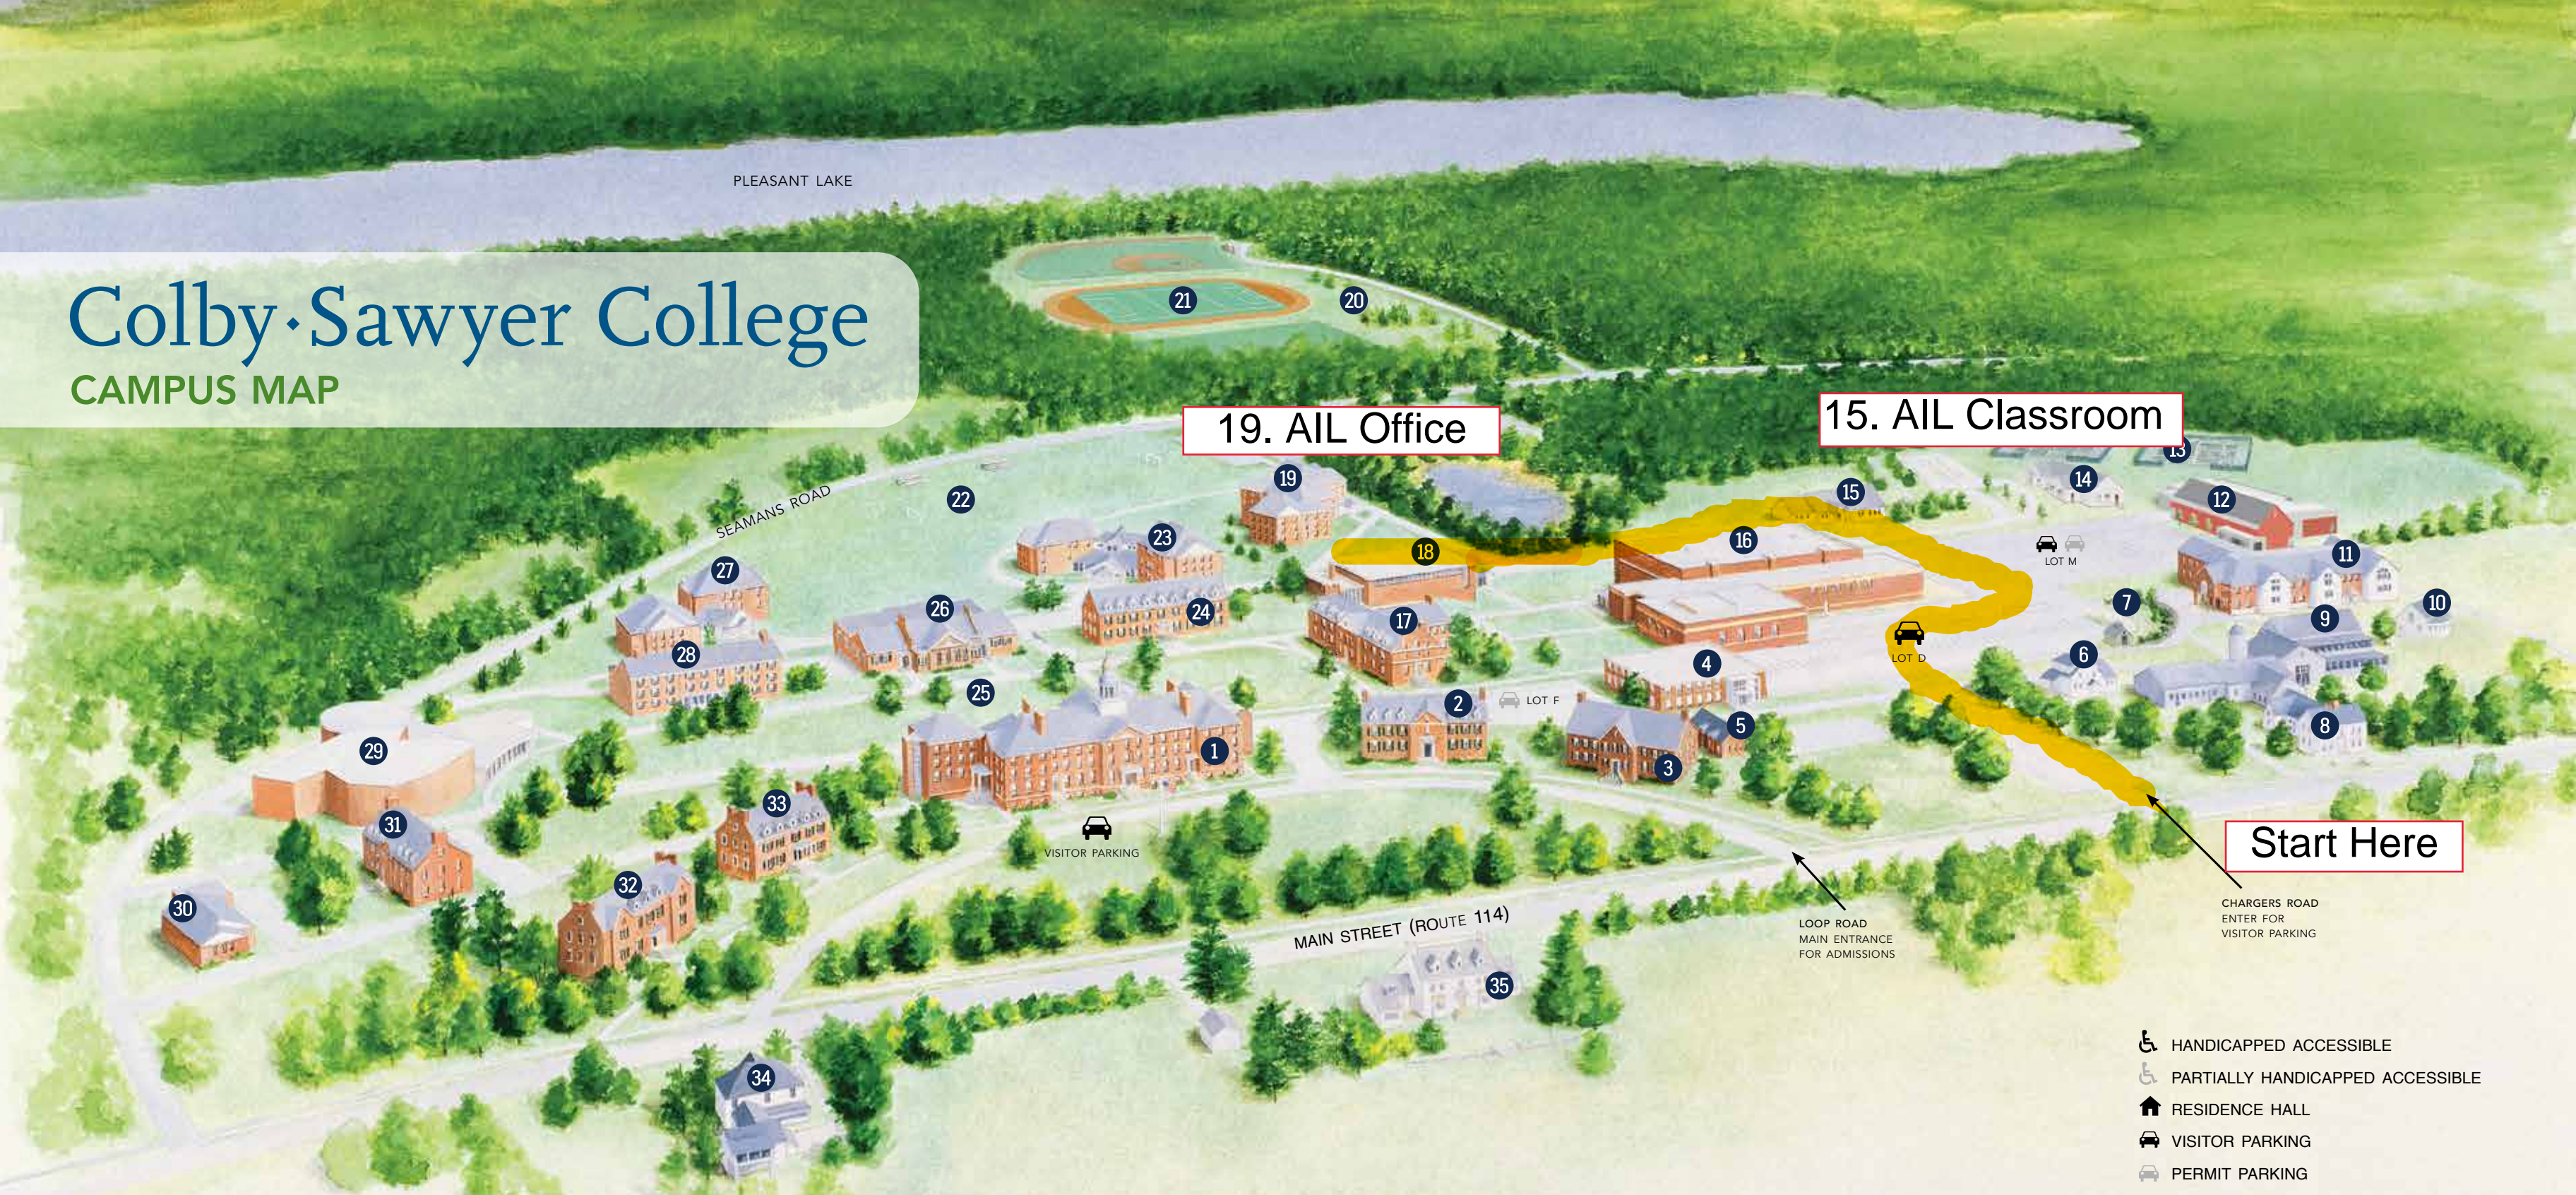

PLEASANT LAKE

Colby·Sawyer College

CAMPUS MAP

19. AIL Office

15. AIL Classroom

Start Here

- HANDICAPPED ACCESSIBLE
- PARTIALLY HANDICAPPED ACCESSIBLE
- RESIDENCE HALL
- VISITOR PARKING
- PERMIT PARKING

MAP KEY

- 13. Patricia D. Kelsey Tennis Courts**
- 14. Windy Hill School**

LEED-certified laboratory school
- 15. Lethbridge Lodge and Pub**

Pub fare offered alongside craft beer, wine and non-alcoholic beverages. Conference space, study center and Adventures in Learning (AIL) Classroom
- 16. Dan and Kathleen Hogan Sports Center**

Human performance laboratory, athletic training laboratory, gym, Ray Climbing Wall, nursing laboratory, classrooms and faculty offices

- 19. Danforth Hall**
- 20. Kelsey Athletic Campus**

Baseball field, turf field, soccer field and Morris Trail
- 21. Sally Shaw Veitch Track and Field**
- 22. Mercer Field**
- 23. Lawson Hall**
- 24. Abbey Hall**
- 25. Pierce Park**

A hub of pedestrian traffic and gathering place
- 26. Ware Student Center**

Wheeler Hall, The Stable (campus store), dining hall, Student Development Office and mailroom

- 27. Rooke Hall**
- 28. Best Hall**
- 29. Sawyer Fine Arts Center**